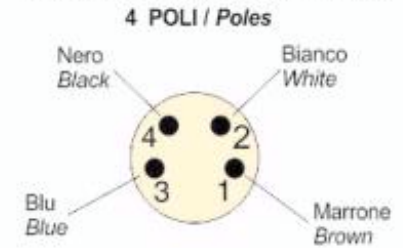

Part number: COC000051 - Model: MOD.21/4 M8 LC5

Connettore femmina M8 - versione dritta
M8 female connector - straight type

Configurazione e colori - vista lato frontale
Configuration and wires color - front view

Dimension in mm

TECHNICAL CHARACTERISTICS

Connection type:	M8X1
Configuration:	FEMAL
Number of poles:	4
Cable length:	5mt
Cable jacket material:	PUR
Cable insulation material:	PVC
Cable jacket colour:	GREY
Cable jacket diameter:	4.80 +/-0.1
Cable insulation colour:	BROWN/BLUE/BLACK/WHITE
Cable conductors material:	COPPER TINNED CLASS 6
Cable conductor section:	0.25 mmq
Nut fixing material:	NICKELLED BRASS
Plug material:	ABS V0 SELF EXTINGUISHING
Pole material:	NECKELED BRASS
Pole treatment:	GOLDEN
Rated current:	3A
Rated voltage:	30Vdc
IP rating:	IP67