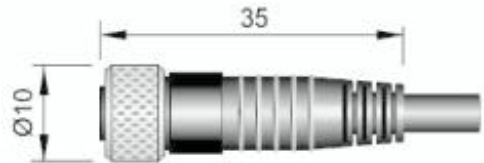

Part number: COC000051 - Model: MOD.21/4 M8 LC5

Connettore femmina M8 - versione dritta
M8 female connector - straight type

Configurazione e colori - vista lato frontale
Configuration and wires color - front view

Dimension in mm

TECHNICAL CHARACTERISTICS

Connection type:	M8X1
Configuration:	FEMAL
Number of poles:	4
Cable length:	5mt
Cable jacket material:	PUR
Cable insulation material:	PVC
Cable jacket colour:	GREY
Cable jacket diameter:	4.80 +/-0.1
Cable insulation colour:	BROWN/BLUE/BLACK/WHITE
Cable conductors material:	COPPER TINNED CLASS 6
Cable conductor section:	0.25 mmq
Nut fixing material:	NICKELLED BRASS
Plug material:	ABS V0 SELF EXTINGUISHING
Pole material:	NECKELED BRASS
Pole treatment:	GOLDEN
Rated current:	3A
Rated voltage:	30Vdc
IP rating:	IP67