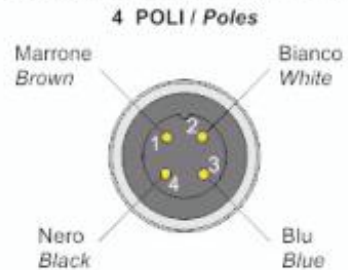

Part number: COC000006 - Model: MOD.10 M12 A CABLARE

Connettore femmina M12 - versione dritta
M12 female connector - straight type

Configurazione e colori - vista lato frontale
Configuration and wires color - front view

Dimension in mm

TECHNICAL CHARACTERISTICS

Connection type:	M12X1
Configuration:	FEMAL
Number of poles:	4
Cable gland:	PG7
Nut fixing material:	PA
Plug material:	PA
Pole material:	NECKELED BRASS
Pole treatment:	OPTALLOY
Rated current:	4A
Rated voltage:	250Vac/dc
IP rating:	IP67
Operating temperature:	-40° ÷ +85°C